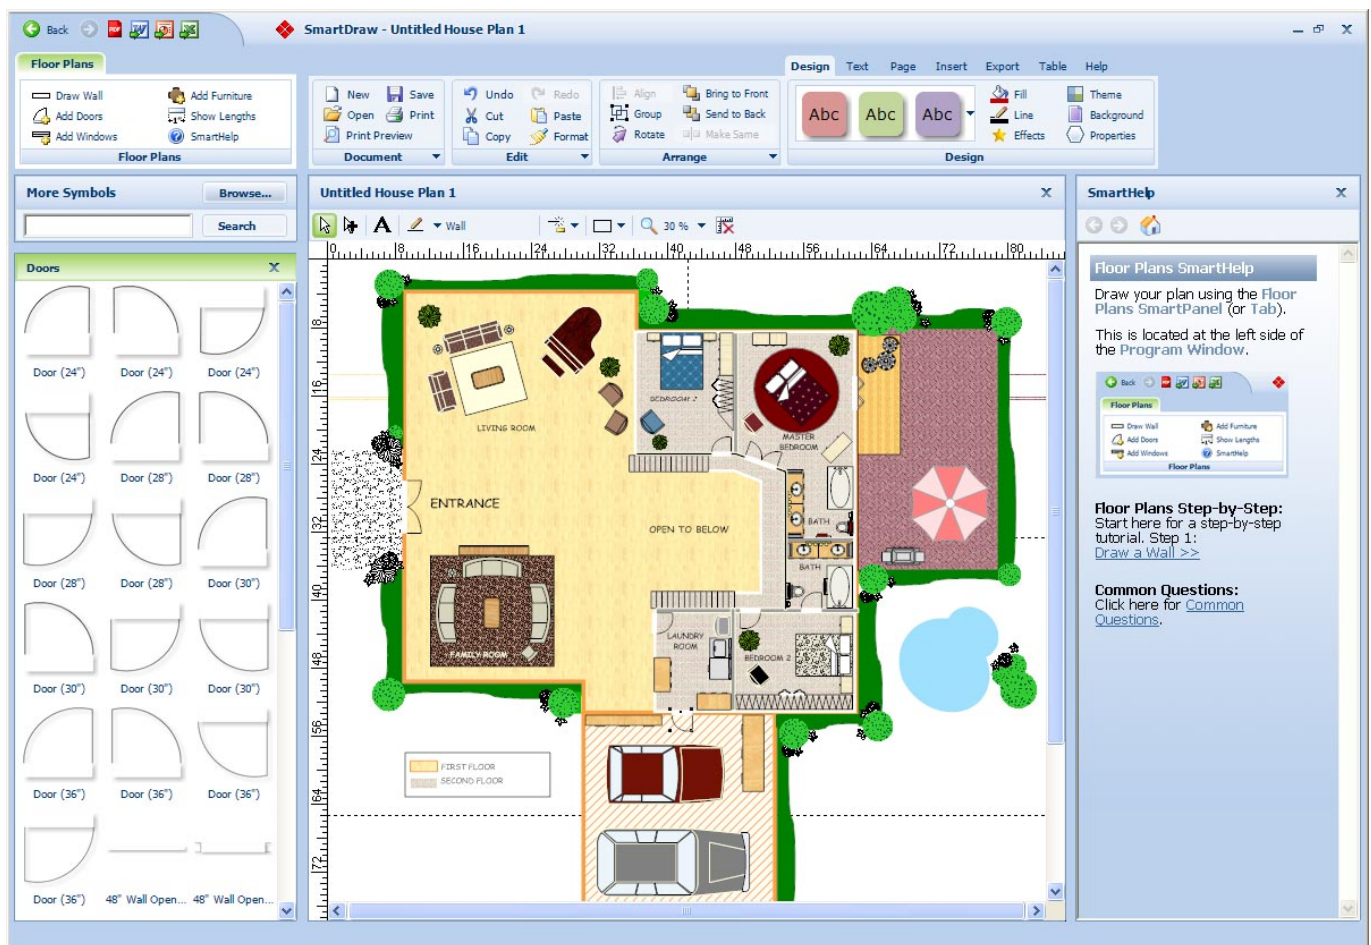

DOWNLOAD

[Download Smartdraw 2013 Full 12](#)

[Download Smartdraw 2013 Full 12](#)

29 Apr 2013 . Smart Draw 2013 Enterprise Edition . Internet Download Manager IDM 6.19 Build 9. May 24th. KMPlayer 3.8 . WINAMP PRO FULL V5.66.. 18 Oct 2017 - 4 min - Uploaded by VK Tech ZoneDownload Link. . How To Install SmartDraw 2013 Full Version Step By Step . Download .. 24 Aug 2015 - 4 min - Uploaded by KnowledgeThis video will show you how to install SmartDraw 2012 Enterprise full version. Link download .. 17 Mei 2014 . Download SmartDraw 2013 Enterprise Full Crack & Keygen . Menggunakan template SmartDraw dan mulai membuat Anda setup informasi.. 15 Oct 2016 .. 10 Apr 2018 - 6 min - Uploaded by Waqas FarooqThis video will show you how to install Smart Draw 2013 Enterprise full version. Link download .. 2 Aug 2013 . Download SmartDraw 2013 Enterprise Edition With Activation: . All you have to do is add shapes with simple commands and SmartDraw does the rest. . them, instead of having to take the time to read a 12 page report.. 20 Dec 2014 . Download SmartDraw 2013 Full Keygen. SmartDraw 2013 Full Keygen SmartDraw is automates charts and diagrams creation software that.. 6 Feb 2013 . If you want to know more or withdraw your consent to all or some of the cookies . SmartDraw 2013 makes it easier than ever to create business.. 16 Nov 2013 . Download SmartDraw 2013 Enterprise Edition Free with Crack . drawings, maps and much more are all easy to use software SmartDraw. 7d3e207860